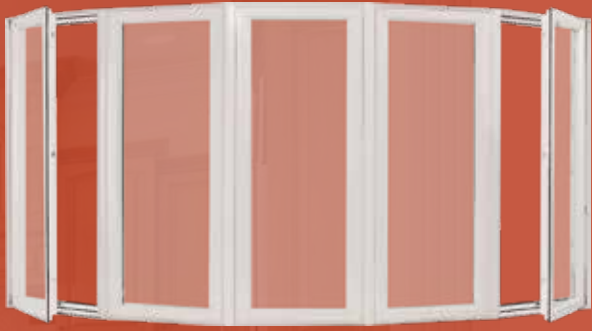

**PRIMA VINYL**

**STAGE**  
WINDOWS & DOORS

**PRIMA VINYL**

**STAGE**  
WINDOWS & DOORS

# Bow

Bow vinyl windows typically combine four or five adjoining window units to provide a window seating area and sweeping views from all angles. Each unit can be stationary, operable, or any combination.

Push Down Screens

Fold Down Handle with Lock

Multi-Point Lock with Corner Drive

Premium Heavy-Duty Hardware

Superior Structural Design

# Bay

Vinyl bay windows consists of one large stationary window in the center and an operable casement on each side. It adds extra seating, brightens the room, and creates a unique design space for your home.