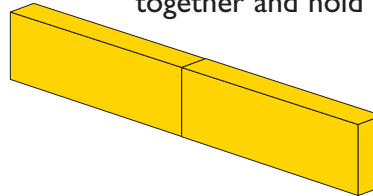

### Using MitreBond is as simple as 1, 2, 3...

- 1 Apply one or two drops of MitreBond adhesive onto one side of joint

Glue

- 2 Lightly spray other joint with activator or use the convenient MitrePen

Activate by Spray or Pen

- 3 Quickly align the two pieces, firmly press together and hold for 15 seconds

STICK IT!

Your MitreBond Dealer

Ask your dealer for the product size options available.

www.mitrebond.ca

M1706C