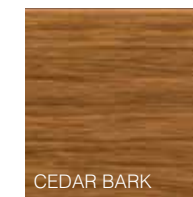

### Premium Colours

Our new 6" Design Series profile features a unique random woodgrain appearance in two new premium multi-toned colours. Each colour has three distinct tonalities - dark, medium, light - to achieve a natural woodgrain look.

RIVERWOOD

TIMBERLINE

DARK

MEDIUM

LIGHT

DARK

MEDIUM

LIGHT

### Solid Colours

IRONSTONE

CHARCOAL

GRAY

### Traditional Colours

AMBERWOOD

CEDAR BARK

CHARWOOD

SPANISH MOSS\*

\*This colour is not available in Design Series 6" and 4" siding.

DESIGN SERIES 6" SIDING IN CEDAR BARK

DESIGN SERIES 6" SIDING IN AMBERWOOD